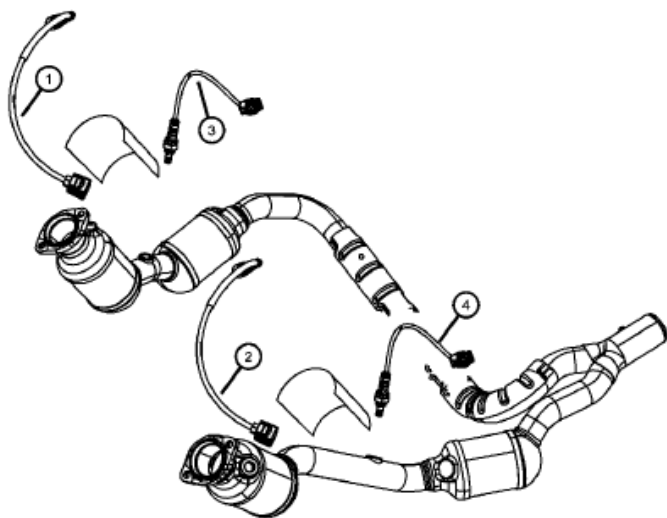

Sensors Oxygen 3.8L [EGT]
Figure 8-620

 Comment and Share to access additional features.

ITEM	PART NUMBER	QTY	LINE	SERIES	BODY	ENGINE	TRAN	TR	DESCRIPTION
1	56029084AA	1				EGT			SENSOR, OxygenBefore Catalyst, Right
2	56029084AA	1	U		72, 74	EGT			SENSOR, Oxygen Before Catalyst, Left
	56029085AA	1	J, T		72, 74	EGT			Before Catalyst, Left
3	56029049AA	1	J, T, U		72, 74	EGT			SENSOR, OxygenAfter Catalyst, Right
4	56029049AA	1	J, T, U		72, 74	EGT			SENSOR, OxygenAfter Catalyst, Left

WRANGLER (JK)			
SERIES	LINE	BODY	ENGINE
P - PREMIUM	T - JEEP - 2WD	72 - SPORT UTILITY 2-DR TYPE #2	EGT - 3.8L V6 SMPI Engine
S - SPORT	J - JEEP - 4WD	74 - SPORT UTILITY 4-DR TYPE #4	ENS - 2.8L 4 Cyl TD Next Generation Engine
L - LOWLINE	U - JEEP - 4WD (RHD)		
M - MEDIUM			TRANSMISSION
			DEH - 6-Speed Manual NSG370 Transmission
			DGG - 5-Spd Automatic 54SRFE Transmission
			DGV - 4-Spd. Automatic VLP 42RLE Trans