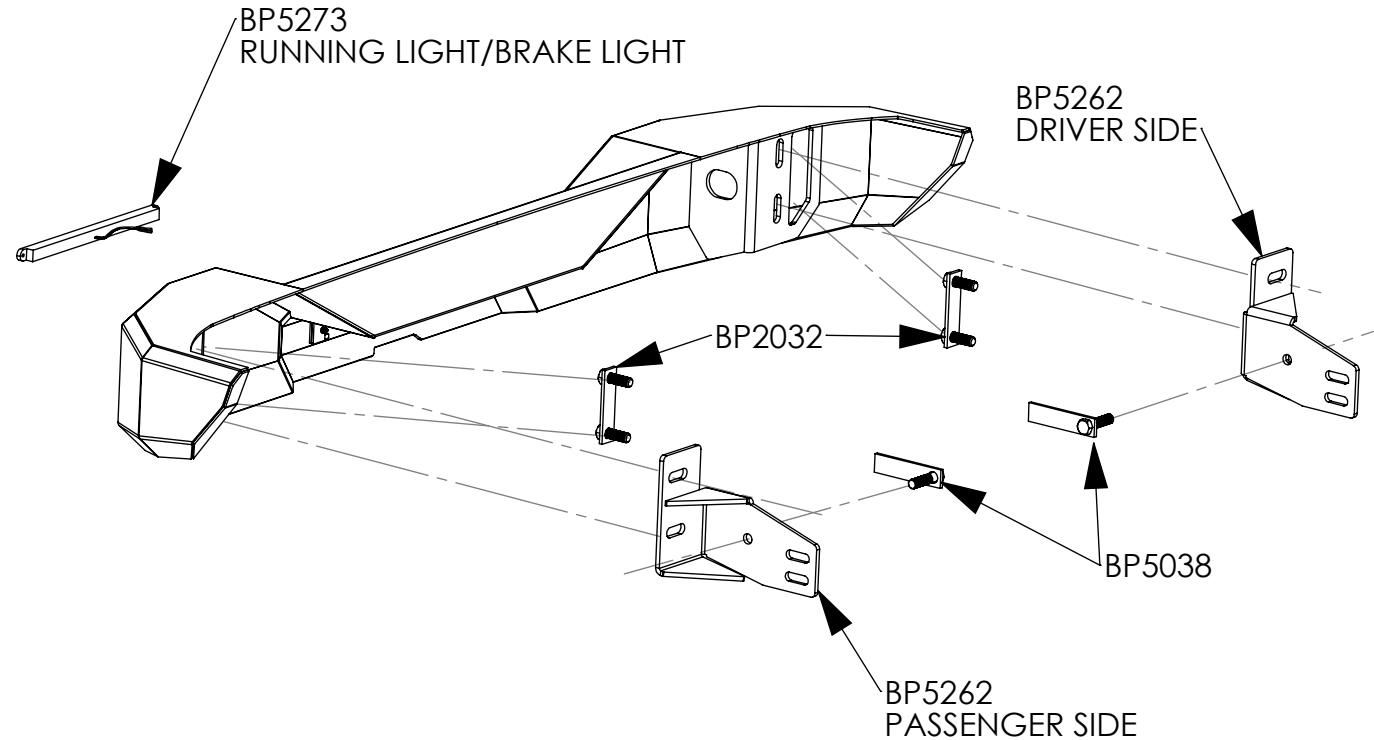

Heavy Duty Rear Bumper 07-15 Jeep JK

2007-2015 Jeep Wrangler

RBM13JPN

6/18/15

Hardware Kit Includes:

- (1) 6 – Hex head Nuts (1/2"-13") Grade 8
- (2) 6 – Lock washers (1/2") Grade 8
- (3) 6 – Flat washers (1/2") Grade 8
- (5) 2 – Allen head bolt (M3-.5x20mm)
- (6) 2 – Serrated Flanged Nut (M3-.5)

Components List:

- 1 – 1-Heavy Duty Bumper (RBM13JPN)
- 2 – 2-Mounting brackets (BP5062)
- 3 – 1-LED Brake/Running light (BP5273)
- 4 – 2-Double T-bolts (BP2032)
- 5 – 2-Single T-Bolts (BP5038)

**LOOSE FIT ALL COMPONENTS.
DO NOT TIGHTEN UNTIL ALL
COMPONENTS ARE INSTALLED
AND ADJUSTED.**